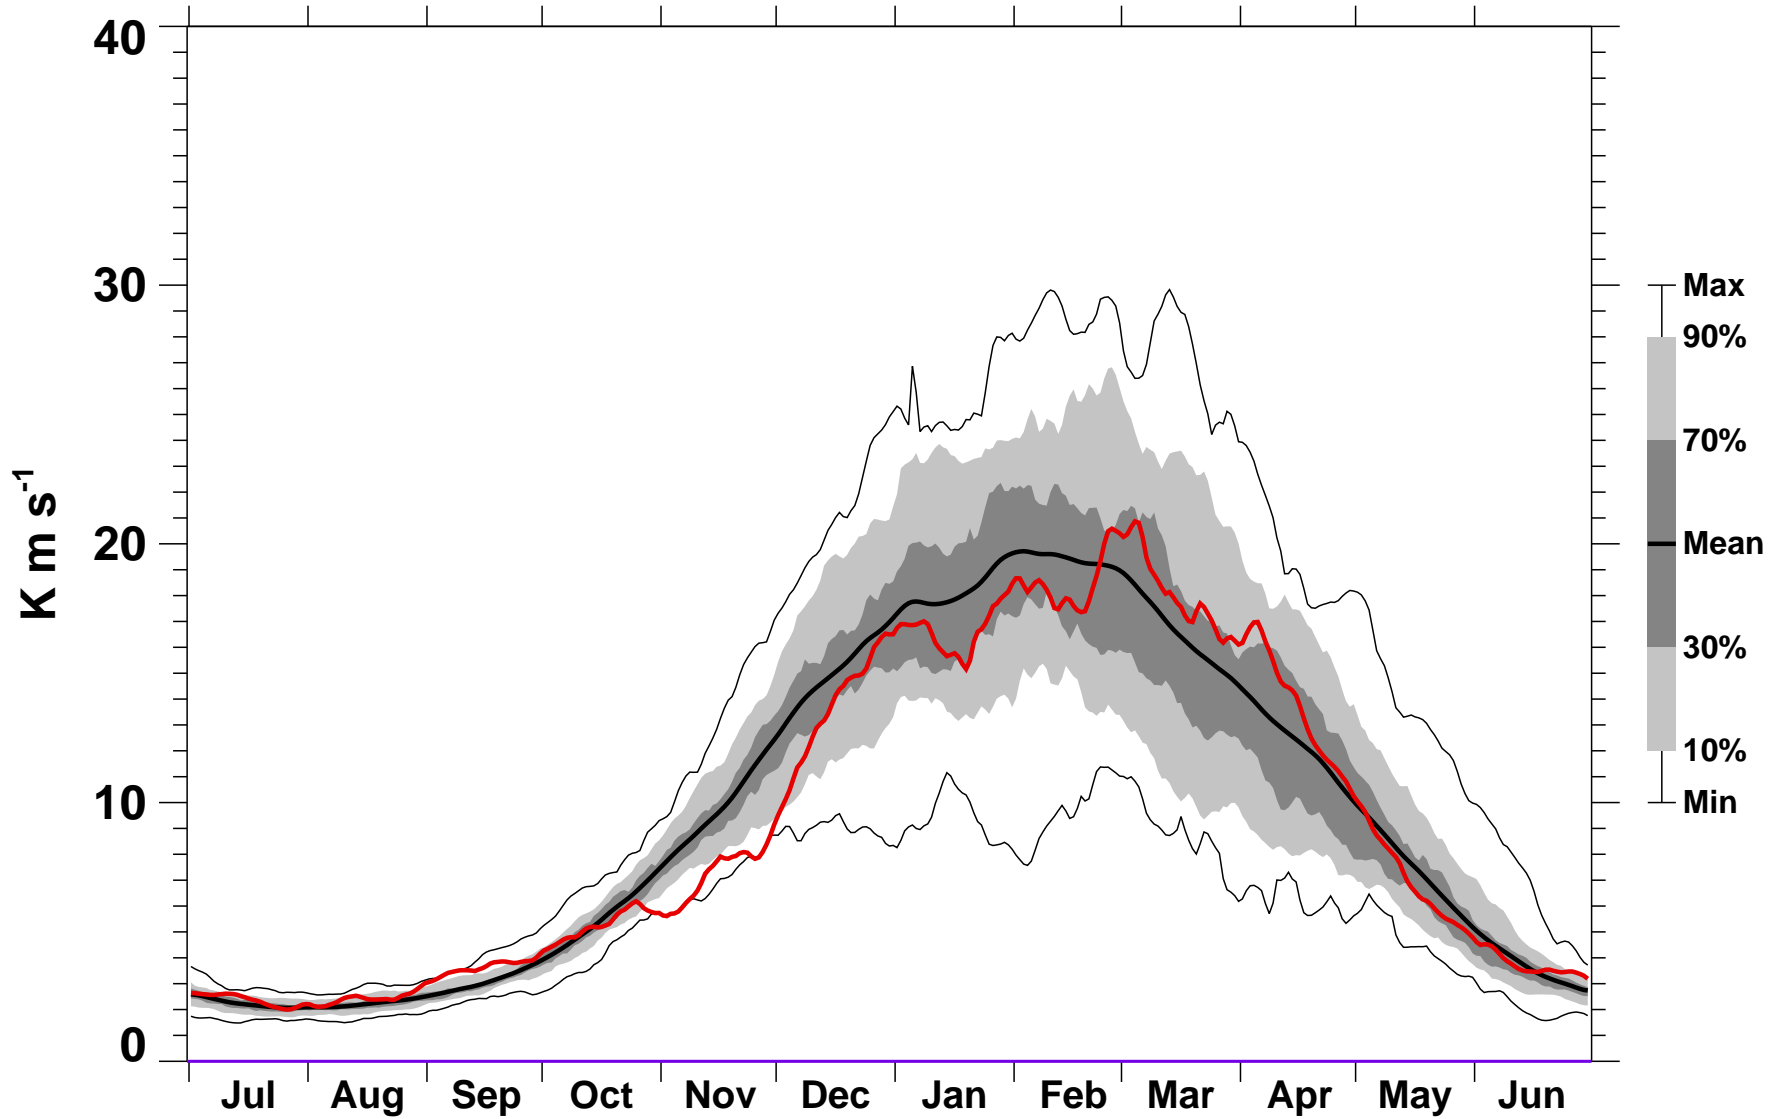

# 45-Day Mean 45-75°N Heat Flux 100 hPa MERRA2

1978/1979–2022/2023

1982/1983