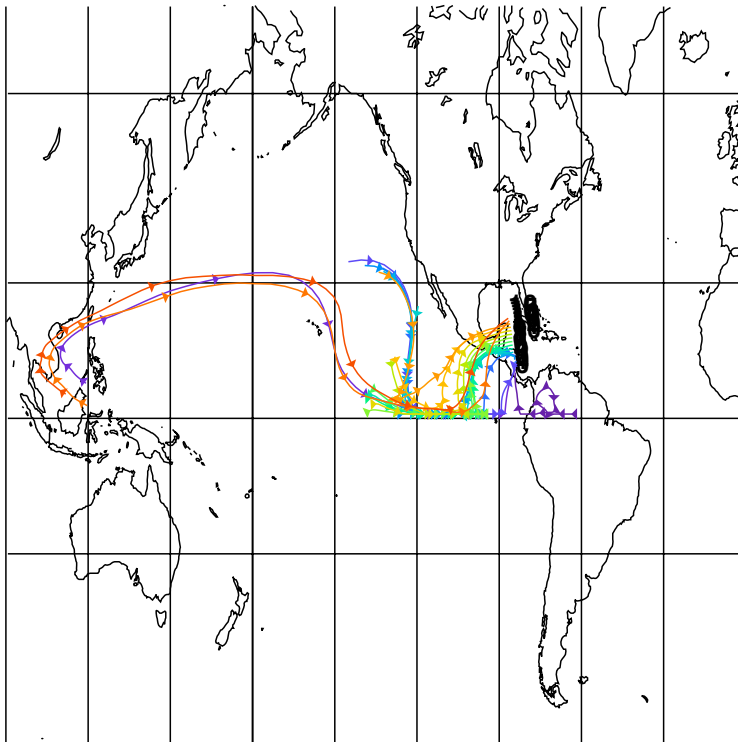

WB-57 2006-02-11

10-Day Back Trajectories for 060211

Arrows at 00 GMT

Parcel	Theta (K)
0	344.0
1	355.0
2	369.0
3	373.0
4	376.0
5	378.0
6	384.0
7	390.0
8	390.0
9	389.0
10	393.0
11	390.0
12	398.0
13	397.0
14	383.0
15	351.0
16	357.0

10-Day Back Trajectories for 060211

Arrows at 00 GMT

Parcel	Theta (K)
17	378.0
18	387.0
19	396.0
20	406.0
21	410.0
22	422.0
23	416.0
24	419.0
25	428.0
26	435.0
27	437.0
28	434.0
29	435.0
30	426.0
31	418.0
32	371.0
33	342.0