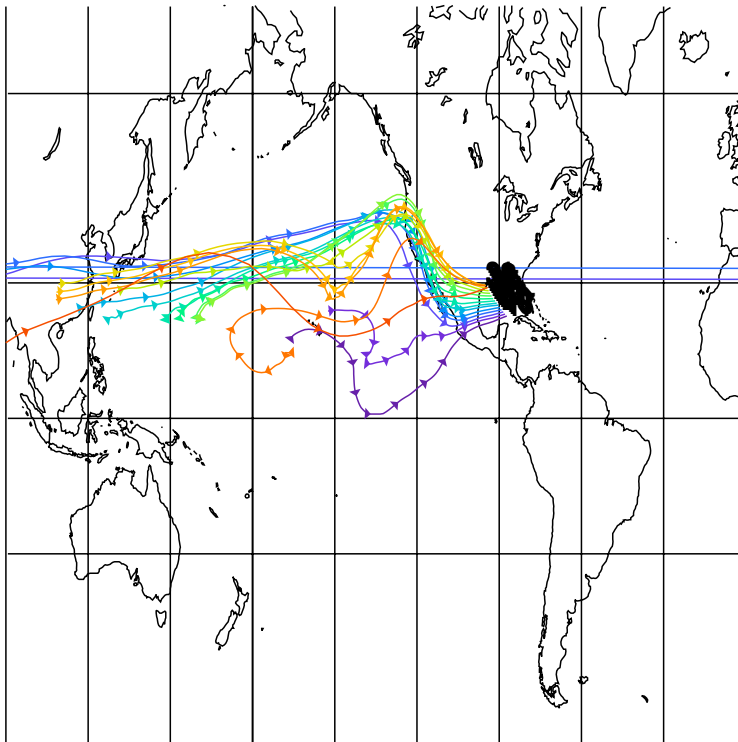

WB-57 2006-02-11

10-Day Back Trajectories for 060211

Arrows at 00 GMT

Parcel	Theta (K)
0	344.0
1	355.0
2	369.0
3	373.0
4	376.0
5	378.0
6	384.0
7	390.0
8	390.0
9	389.0
10	393.0
11	390.0
12	398.0
13	397.0
14	383.0
15	351.0
16	357.0

10-Day Back Trajectories for 060211

Arrows at 00 GMT

Parcel	Theta (K)
17	378.0
18	387.0
19	396.0
20	406.0
21	410.0
22	422.0
23	416.0
24	419.0
25	428.0
26	435.0
27	437.0
28	434.0
29	435.0
30	426.0
31	418.0
32	371.0
33	342.0