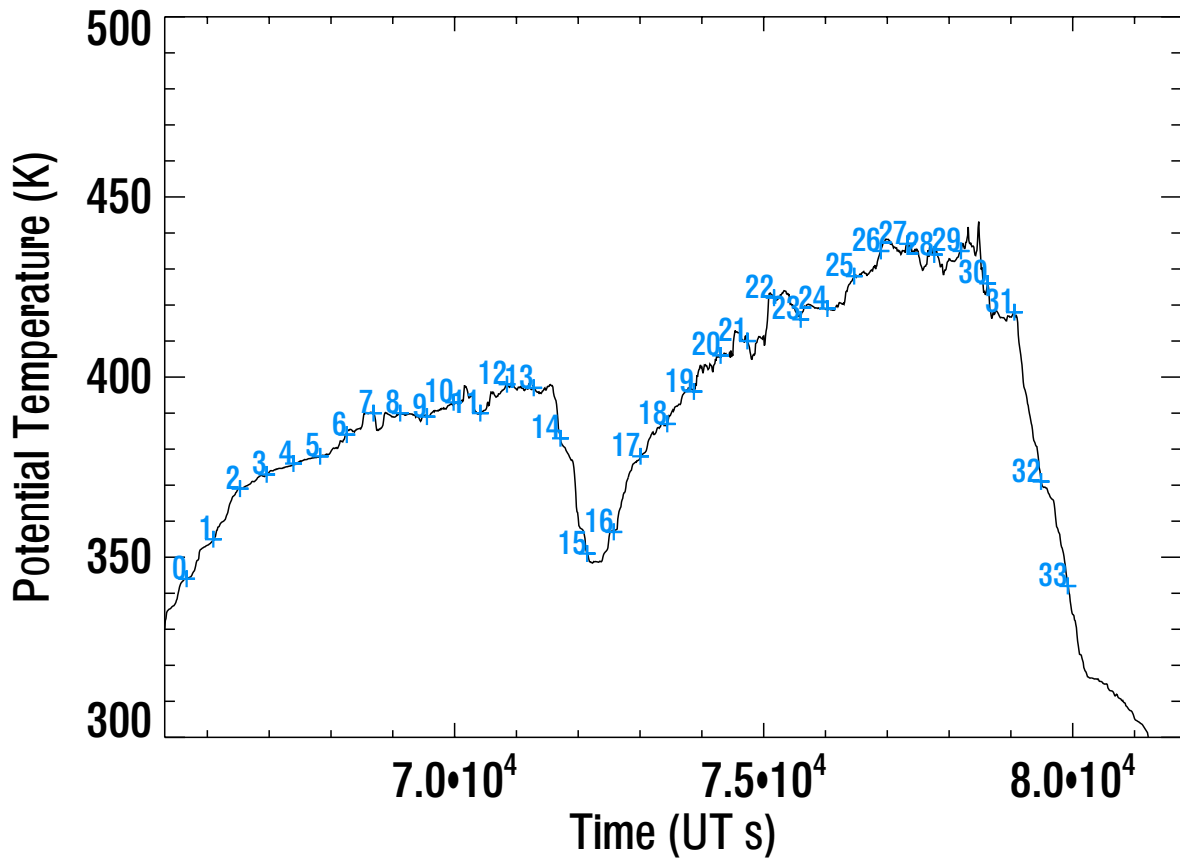

WB-57 2006-02-11

10-Day Back Trajectories for 060211

Arrows at 00 GMT

Parcel	Theta (K)
0	344.0
1	355.0
2	369.0
3	373.0
4	376.0
5	378.0
6	384.0
7	390.0
8	390.0
9	389.0
10	393.0
11	390.0
12	398.0
13	397.0
14	383.0
15	351.0
16	357.0

10-Day Back Trajectories for 060211

Arrows at 00 GMT

Parcel	Theta (K)
17	378.0
18	387.0
19	396.0
20	406.0
21	410.0
22	422.0
23	416.0
24	419.0
25	428.0
26	435.0
27	437.0
28	434.0
29	435.0
30	426.0
31	418.0
32	371.0
33	342.0