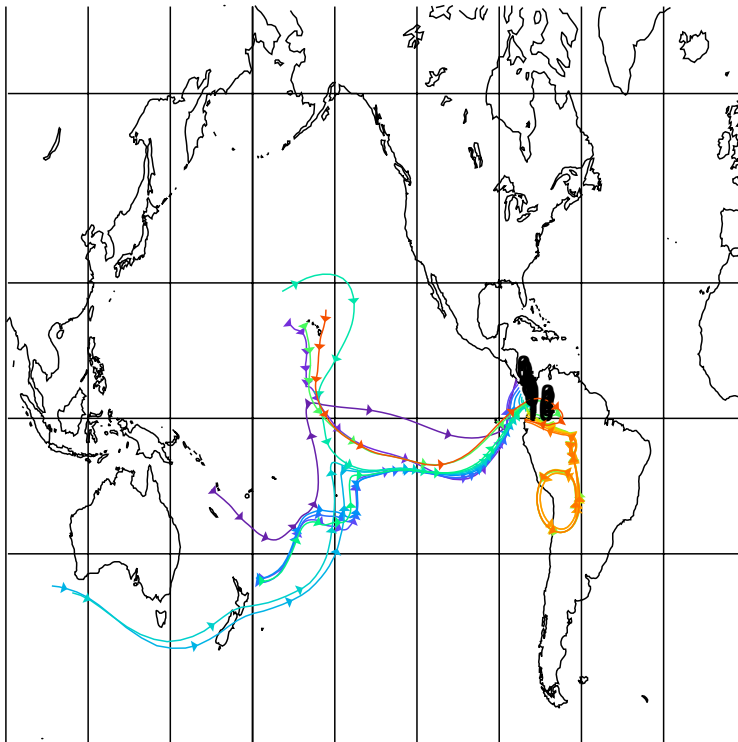

WB-57 2006-02-09

10-Day Back Trajectories for 060209

Arrows at 00 GMT

Parcel	Theta (K)
0	349.0
1	360.0
2	365.0
3	365.0
4	365.0
5	364.0
6	364.0
7	364.0
8	365.0
9	358.0
10	349.0
11	349.0
12	349.0
13	350.0
14	350.0
15	349.0
16	359.0

10-Day Back Trajectories for 060209

Arrows at 00 GMT

Parcel	Theta (K)
17	375.0
18	380.0
19	392.0
20	379.0
21	391.0
22	395.0
23	411.0
24	410.0
25	408.0
26	410.0
27	413.0
28	412.0
29	433.0
30	398.0
31	399.0
32	370.0
33	348.0