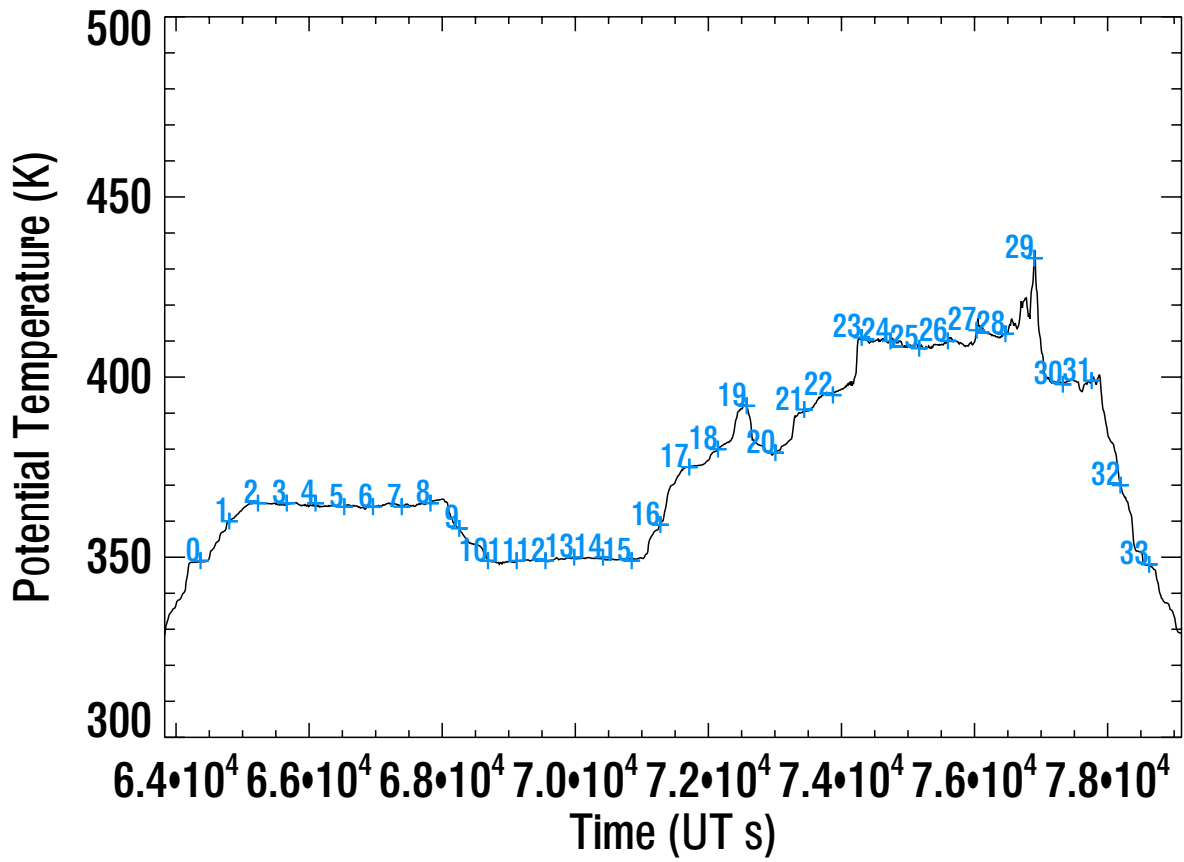

WB-57 2006-02-09

10-Day Back Trajectories for 060209

Arrows at 00 GMT

Parcel	Theta (K)
0	349.0
1	360.0
2	365.0
3	365.0
4	365.0
5	364.0
6	364.0
7	364.0
8	365.0
9	358.0
10	349.0
11	349.0
12	349.0
13	350.0
14	350.0
15	349.0
16	359.0

10-Day Back Trajectories for 060209

Arrows at 00 GMT

Parcel	Theta (K)
17	375.0
18	380.0
19	392.0
20	379.0
21	391.0
22	395.0
23	411.0
24	410.0
25	408.0
26	410.0
27	413.0
28	412.0
29	433.0
30	398.0
31	399.0
32	370.0
33	348.0