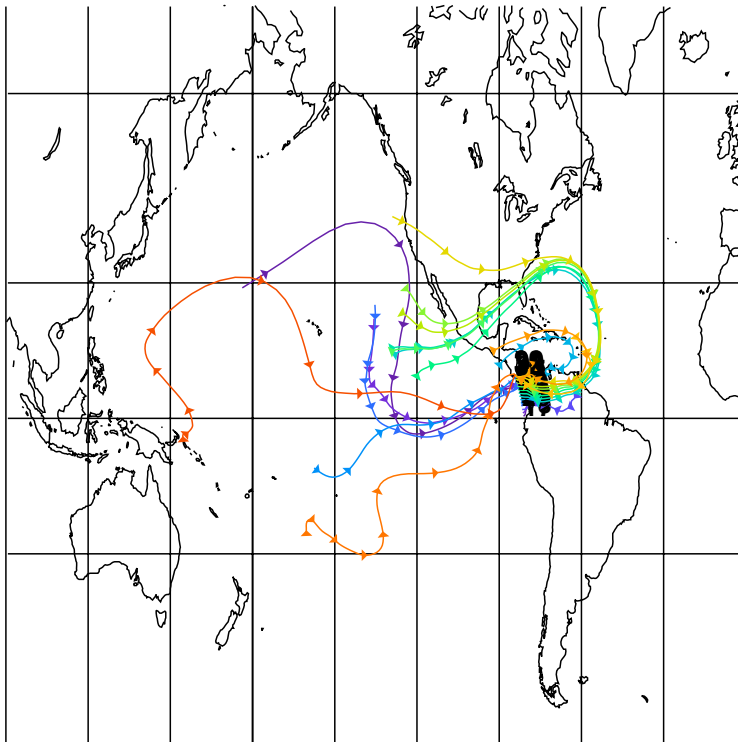

WB-57 2006-02-09

10-Day Back Trajectories for 060209

Arrows at 00 GMT

Parcel	Theta (K)
0	349.0
1	360.0
2	365.0
3	365.0
4	365.0
5	364.0
6	364.0
7	364.0
8	365.0
9	358.0
10	349.0
11	349.0
12	349.0
13	350.0
14	350.0
15	349.0
16	359.0

10-Day Back Trajectories for 060209

Arrows at 00 GMT

Parcel	Theta (K)
17	375.0
18	380.0
19	392.0
20	379.0
21	391.0
22	395.0
23	411.0
24	410.0
25	408.0
26	410.0
27	413.0
28	412.0
29	433.0
30	398.0
31	399.0
32	370.0
33	348.0