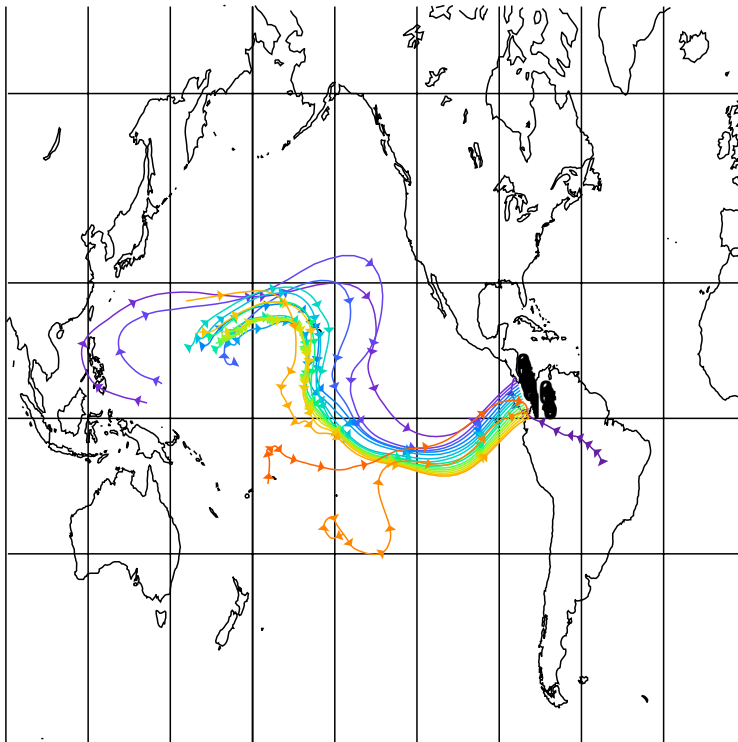

10-Day Back Trajectories for 060206

Arrows at 00 GMT

Parcel	Theta (K)
0	339.0
1	352.0
2	358.0
3	358.0
4	357.0
5	357.0
6	359.0
7	360.0
8	358.0
9	359.0
10	358.0
11	358.0
12	358.0
13	358.0
14	358.0
15	358.0
16	372.0
17	381.0

10-Day Back Trajectories for 060206

Arrows at 00 GMT

Parcel	Theta (K)
18	385.0
19	390.0
20	394.0
21	397.0
22	398.0
23	399.0
24	398.0
25	408.0
26	418.0
27	416.0
28	416.0
29	416.0
30	418.0
31	423.0
32	421.0
33	390.0
34	388.0
35	381.0
36	351.0