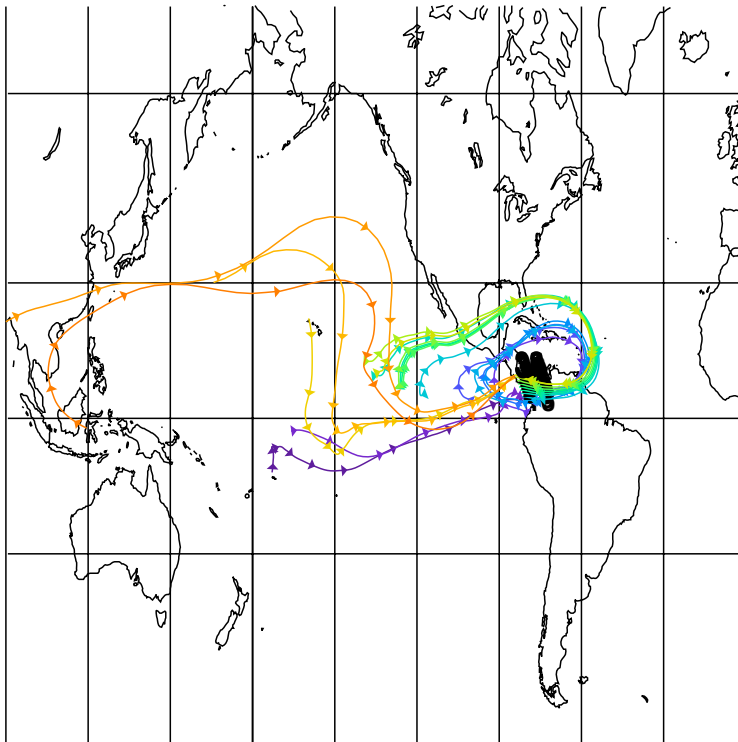

10-Day Back Trajectories for 060206

Arrows at 00 GMT

Parcel	Theta (K)
0	339.0
1	352.0
2	358.0
3	358.0
4	357.0
5	357.0
6	359.0
7	360.0
8	358.0
9	359.0
10	358.0
11	358.0
12	358.0
13	358.0
14	358.0
15	358.0
16	372.0
17	381.0

10-Day Back Trajectories for 060206

Arrows at 00 GMT

Parcel	Theta (K)
18	385.0
19	390.0
20	394.0
21	397.0
22	398.0
23	399.0
24	398.0
25	408.0
26	418.0
27	416.0
28	416.0
29	416.0
30	418.0
31	423.0
32	421.0
33	390.0
34	388.0
35	381.0
36	351.0