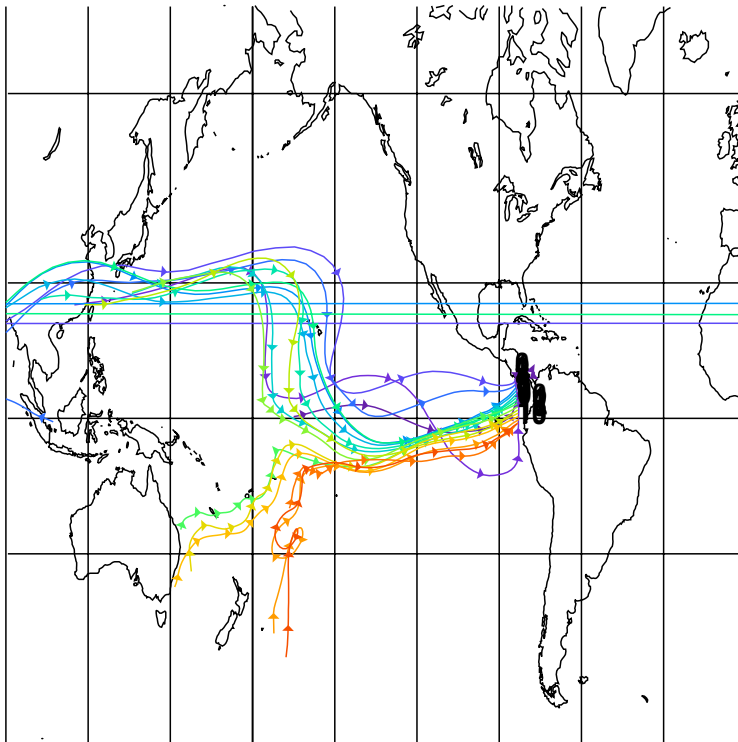

WB-57 2006-02-01

10-Day Back Trajectories for 060201

Arrows at 00 GMT

Parcel	Theta (K)
0	335.0
1	344.0
2	357.0
3	365.0
4	376.0
5	377.0
6	380.0
7	379.0
8	378.0
9	373.0
10	376.0
11	379.0
12	374.0
13	375.0
14	379.0
15	383.0
16	382.0

10-Day Back Trajectories for 060201

Arrows at 00 GMT

Parcel	Theta (K)
17	383.0
18	360.0
19	345.0
20	358.0
21	366.0
22	375.0
23	419.0
24	421.0
25	421.0
26	382.0
27	368.0
28	369.0
29	369.0
30	375.0
31	395.0
32	394.0
33	363.0
34	344.0