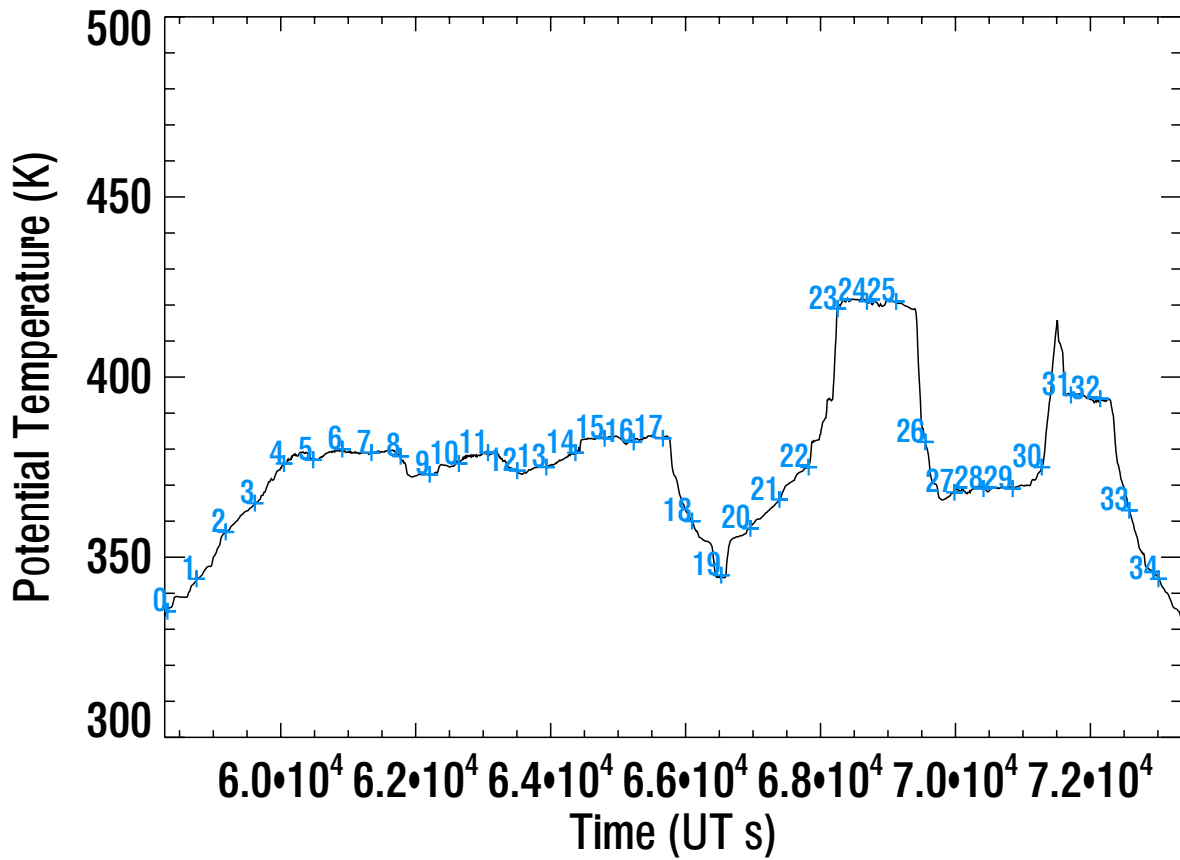

WB-57 2006-02-01

10-Day Back Trajectories for 060201

Arrows at 00 GMT

Parcel	Theta (K)
0	335.0
1	344.0
2	357.0
3	365.0
4	376.0
5	377.0
6	380.0
7	379.0
8	378.0
9	373.0
10	376.0
11	379.0
12	374.0
13	375.0
14	379.0
15	383.0
16	382.0

10-Day Back Trajectories for 060201

Arrows at 00 GMT

Parcel	Theta (K)
17	383.0
18	360.0
19	345.0
20	358.0
21	366.0
22	375.0
23	419.0
24	421.0
25	421.0
26	382.0
27	368.0
28	369.0
29	369.0
30	375.0
31	395.0
32	394.0
33	363.0
34	344.0