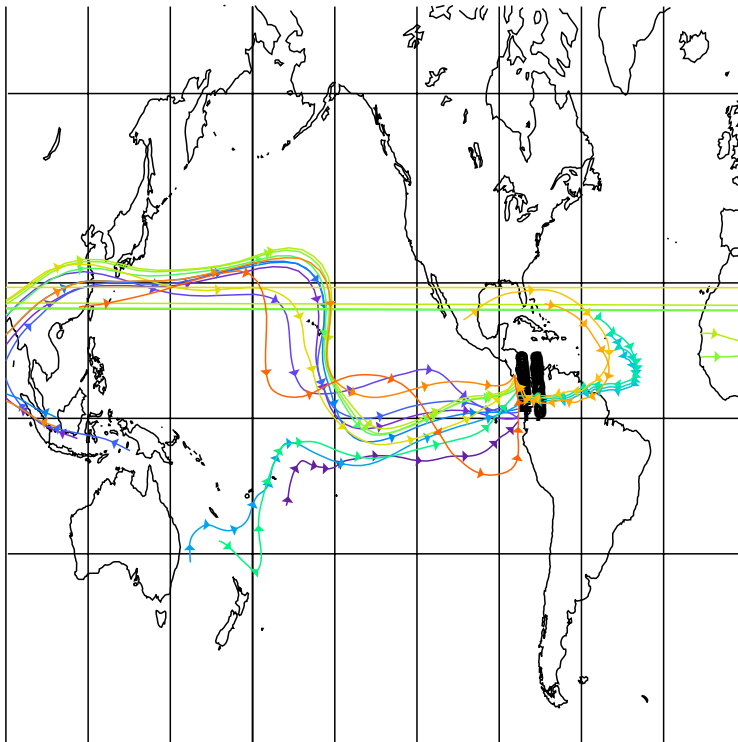

WB-57 2006-02-01

10-Day Back Trajectories for 060201

Arrows at 00 GMT

Parcel	Theta (K)
0	335.0
1	344.0
2	357.0
3	365.0
4	376.0
5	377.0
6	380.0
7	379.0
8	378.0
9	373.0
10	376.0
11	379.0
12	374.0
13	375.0
14	379.0
15	383.0
16	382.0

10-Day Back Trajectories for 060201

Arrows at 00 GMT

Parcel	Theta (K)
17	383.0
18	360.0
19	345.0
20	358.0
21	366.0
22	375.0
23	419.0
24	421.0
25	421.0
26	382.0
27	368.0
28	369.0
29	369.0
30	375.0
31	395.0
32	394.0
33	363.0
34	344.0