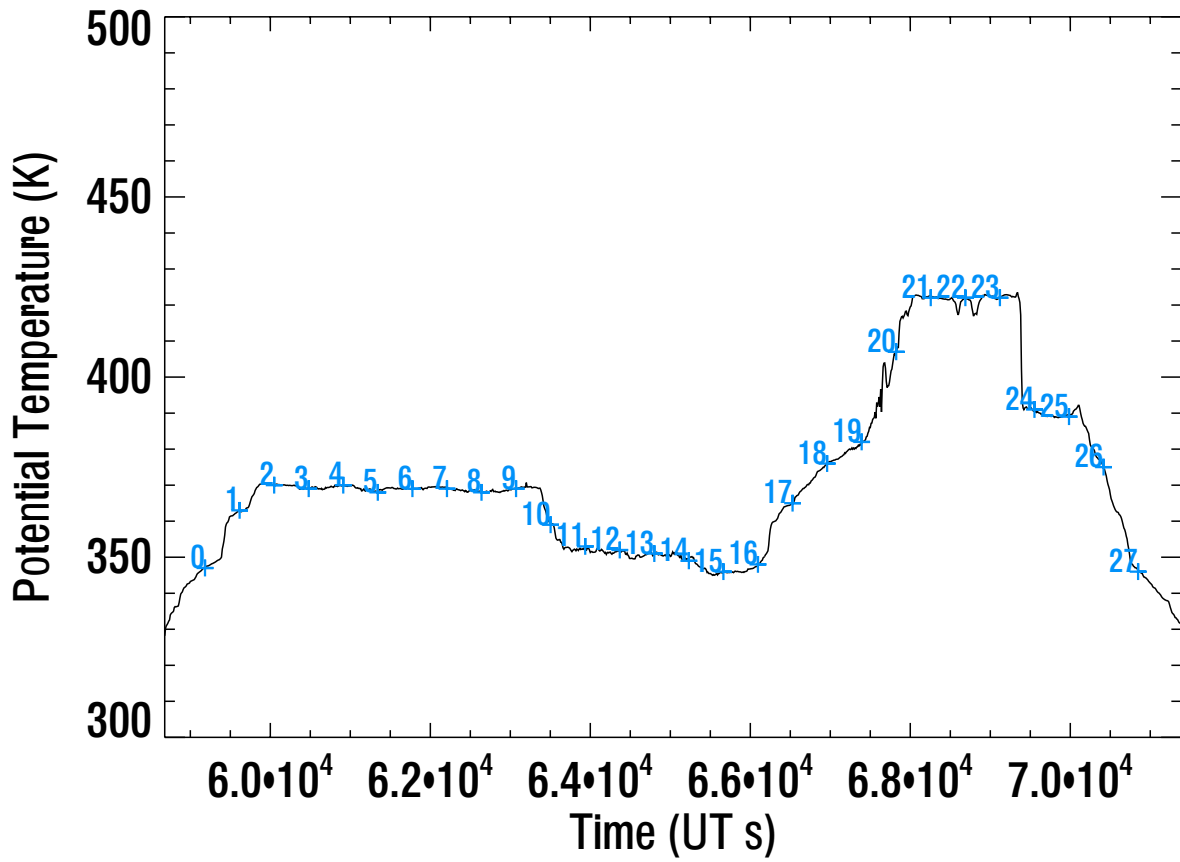

WB-57 2006-01-30

10-Day Back Trajectories for 060130

Parcel	Theta (K)
0	347.0
1	363.0
2	370.0
3	369.0
4	370.0
5	368.0
6	369.0
7	369.0
8	368.0
9	369.0
10	359.0
11	353.0
12	352.0
13	351.0

Arrows at 00 GMT

10-Day Back Trajectories for 060130

Parcel	Theta (K)
14	349.0
15	346.0
16	348.0
17	365.0
18	376.0
19	382.0
20	407.0
21	422.0
22	422.0
23	422.0
24	391.0
25	389.0
26	375.0
27	346.0

Arrows at 00 GMT