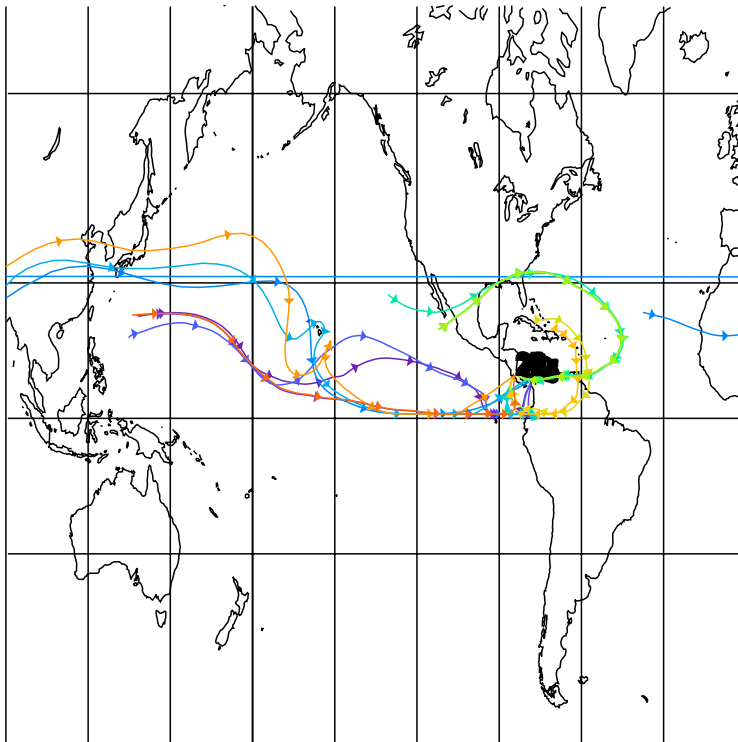

WB-57 2006-01-30

10-Day Back Trajectories for 060130

Parcel	Theta (K)
0	347.0
1	363.0
2	370.0
3	369.0
4	370.0
5	368.0
6	369.0
7	369.0
8	368.0
9	369.0
10	359.0
11	353.0
12	352.0
13	351.0

Arrows at 00 GMT

10-Day Back Trajectories for 060130

Parcel	Theta (K)
14	349.0
15	346.0
16	348.0
17	365.0
18	376.0
19	382.0
20	407.0
21	422.0
22	422.0
23	422.0
24	391.0
25	389.0
26	375.0
27	346.0

Arrows at 00 GMT