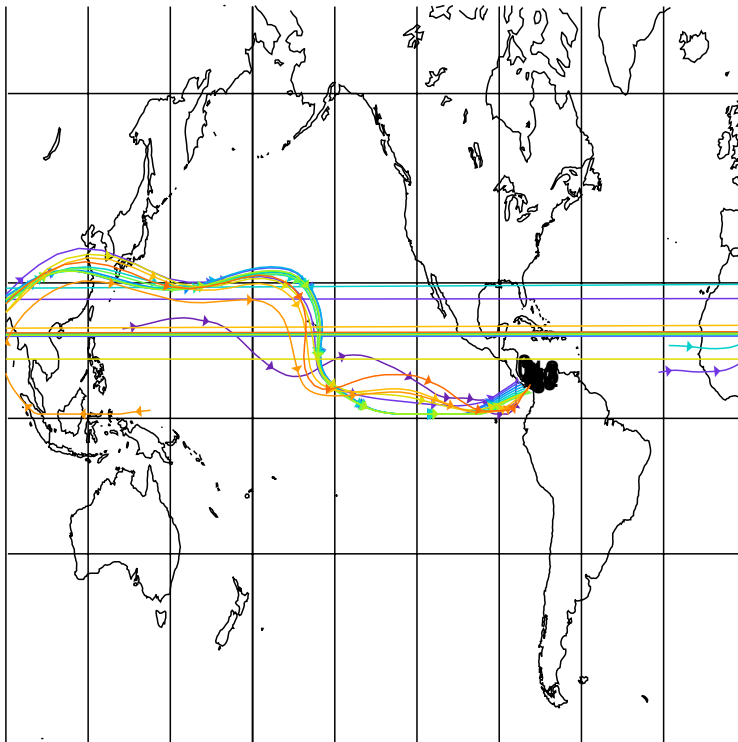

WB-57 2006-01-30

10-Day Back Trajectories for 060130

Parcel	Theta (K)
0	347.0
1	363.0
2	370.0
3	369.0
4	370.0
5	368.0
6	369.0
7	369.0
8	368.0
9	369.0
10	359.0
11	353.0
12	352.0
13	351.0

Arrows at 00 GMT

10-Day Back Trajectories for 060130

Parcel	Theta (K)
14	349.0
15	346.0
16	348.0
17	365.0
18	376.0
19	382.0
20	407.0
21	422.0
22	422.0
23	422.0
24	391.0
25	389.0
26	375.0
27	346.0

Arrows at 00 GMT