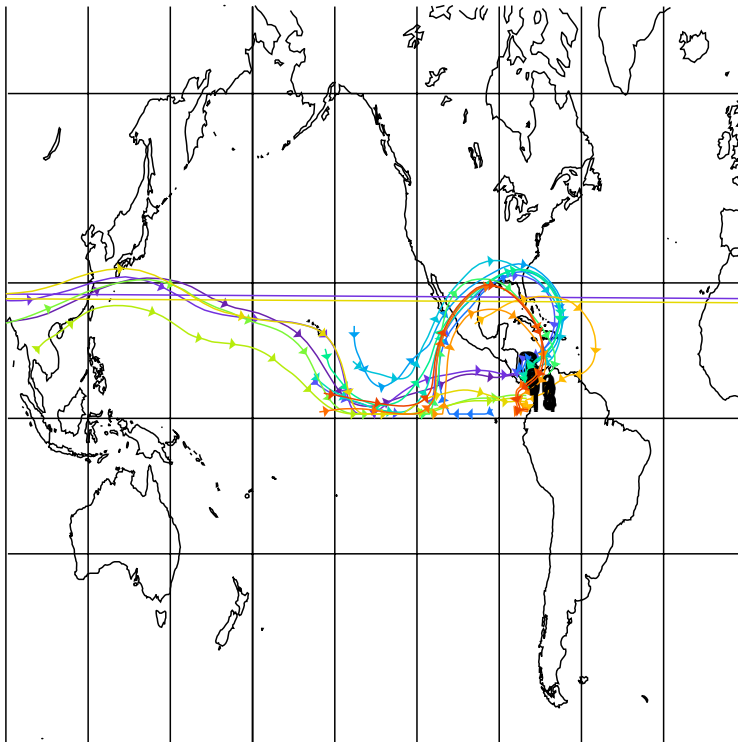

WB-57 2006-01-21

10-Day Back Trajectories for 060121

Arrows at 00 GMT

Parcel	Theta (K)
0	353.0
1	368.0
2	377.0
3	377.0
4	383.0
5	387.0
6	378.0
7	378.0
8	392.0
9	358.0
10	356.0
11	365.0
12	392.0
13	387.0
14	382.0
15	384.0

10-Day Back Trajectories for 060121

Arrows at 00 GMT

Parcel	Theta (K)
16	399.0
17	410.0
18	411.0
19	413.0
20	414.0
21	417.0
22	423.0
23	424.0
24	424.0
25	424.0
26	424.0
27	424.0
28	426.0
29	425.0
30	386.0
31	355.0