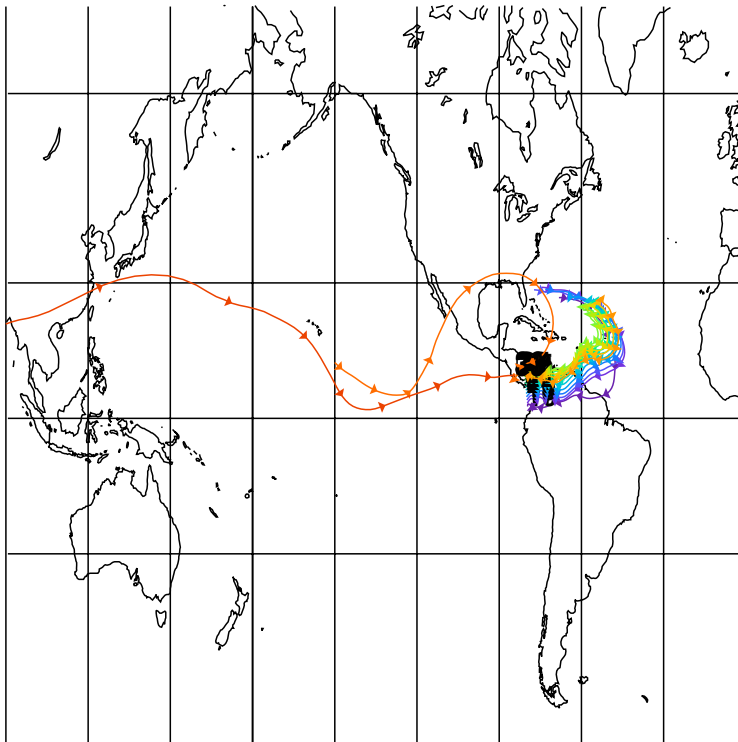

WB-57 2006-01-21

10-Day Back Trajectories for 060121

Arrows at 00 GMT

Parcel	Theta (K)
0	353.0
1	368.0
2	377.0
3	377.0
4	383.0
5	387.0
6	378.0
7	378.0
8	392.0
9	358.0
10	356.0
11	365.0
12	392.0
13	387.0
14	382.0
15	384.0

10-Day Back Trajectories for 060121

Arrows at 00 GMT

Parcel	Theta (K)
16	399.0
17	410.0
18	411.0
19	413.0
20	414.0
21	417.0
22	423.0
23	424.0
24	424.0
25	424.0
26	424.0
27	424.0
28	426.0
29	425.0
30	386.0
31	355.0