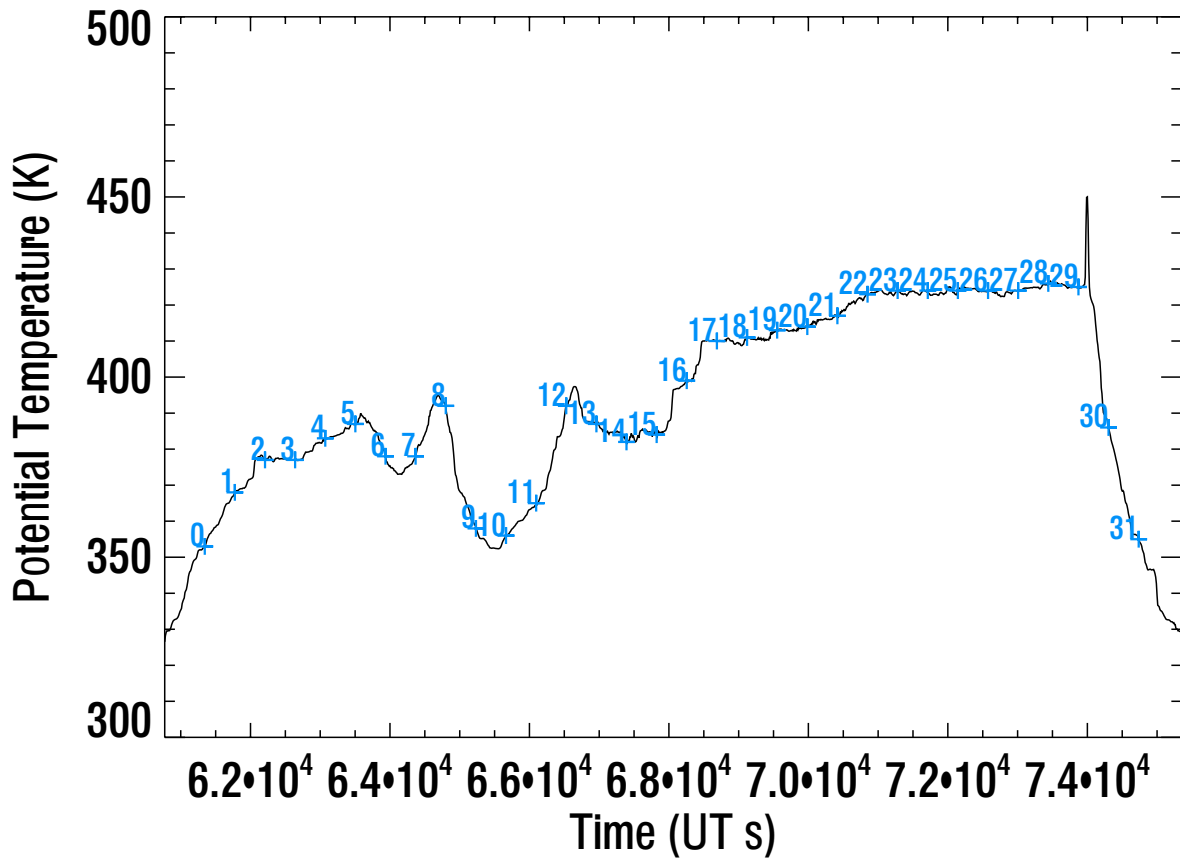

WB-57 2006-01-21

10-Day Back Trajectories for 060121

Arrows at 00 GMT

Parcel	Theta (K)
0	353.0
1	368.0
2	377.0
3	377.0
4	383.0
5	387.0
6	378.0
7	378.0
8	392.0
9	358.0
10	356.0
11	365.0
12	392.0
13	387.0
14	382.0
15	384.0

10-Day Back Trajectories for 060121

Arrows at 00 GMT

Parcel	Theta (K)
16	399.0
17	410.0
18	411.0
19	413.0
20	414.0
21	417.0
22	423.0
23	424.0
24	424.0
25	424.0
26	424.0
27	424.0
28	426.0
29	425.0
30	386.0
31	355.0