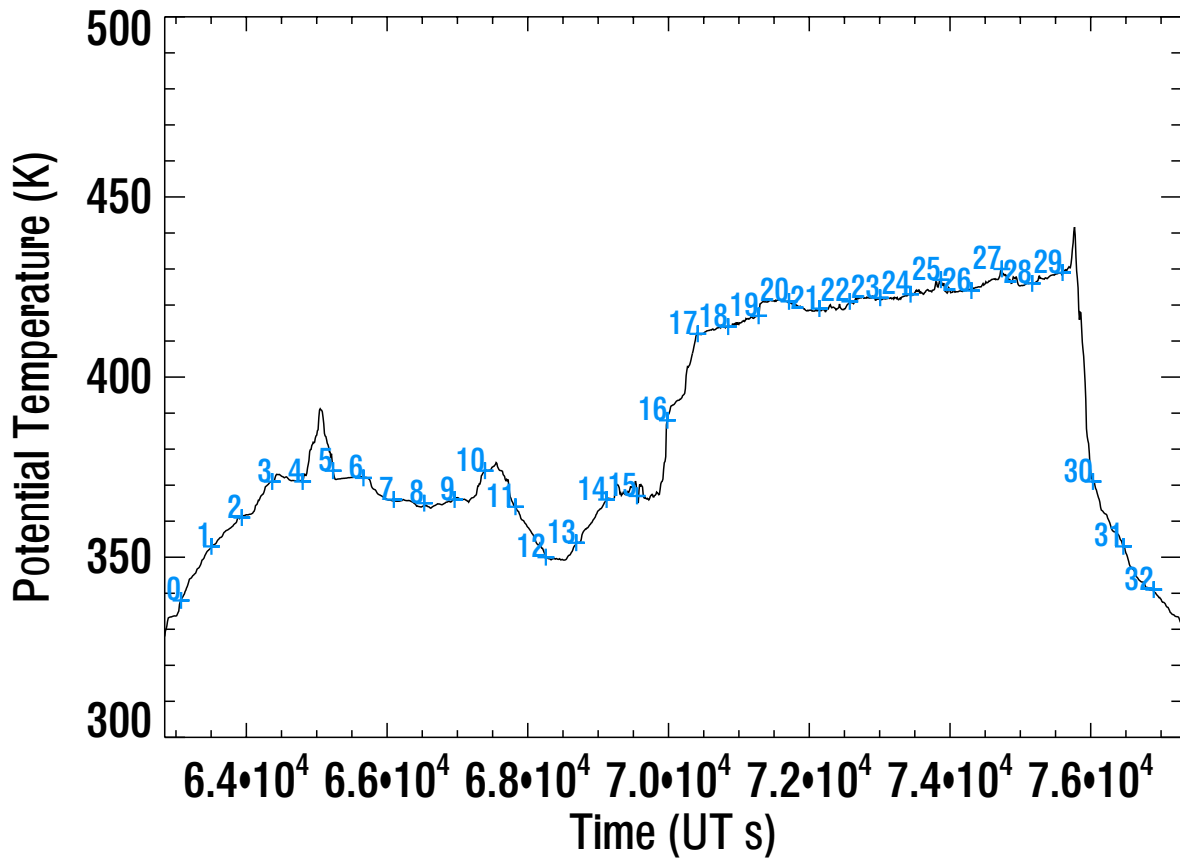

WB-57 2006-01-19

10-Day Back Trajectories for 060119

Arrows at 00 GMT

Parcel	Theta (K)
0	338.0
1	353.0
2	361.0
3	371.0
4	371.0
5	374.0
6	372.0
7	366.0
8	365.0
9	366.0
10	374.0
11	364.0
12	350.0
13	354.0
14	366.0
15	367.0

10-Day Back Trajectories for 060119

Arrows at 00 GMT

Parcel	Theta (K)
16	388.0
17	412.0
18	414.0
19	417.0
20	421.0
21	419.0
22	421.0
23	422.0
24	423.0
25	427.0
26	424.0
27	430.0
28	426.0
29	429.0
30	371.0
31	353.0
32	341.0