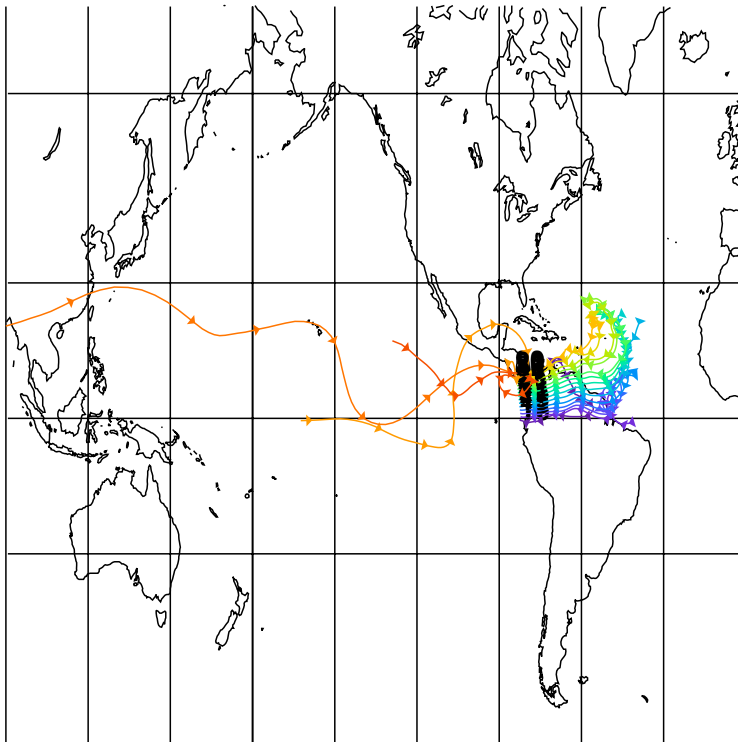

WB-57 2006-01-19

10-Day Back Trajectories for 060119

Arrows at 00 GMT

Parcel	Theta (K)
0	338.0
1	353.0
2	361.0
3	371.0
4	371.0
5	374.0
6	372.0
7	366.0
8	365.0
9	366.0
10	374.0
11	364.0
12	350.0
13	354.0
14	366.0
15	367.0

10-Day Back Trajectories for 060119

Arrows at 00 GMT

Parcel	Theta (K)
16	388.0
17	412.0
18	414.0
19	417.0
20	421.0
21	419.0
22	421.0
23	422.0
24	423.0
25	427.0
26	424.0
27	430.0
28	426.0
29	429.0
30	371.0
31	353.0
32	341.0