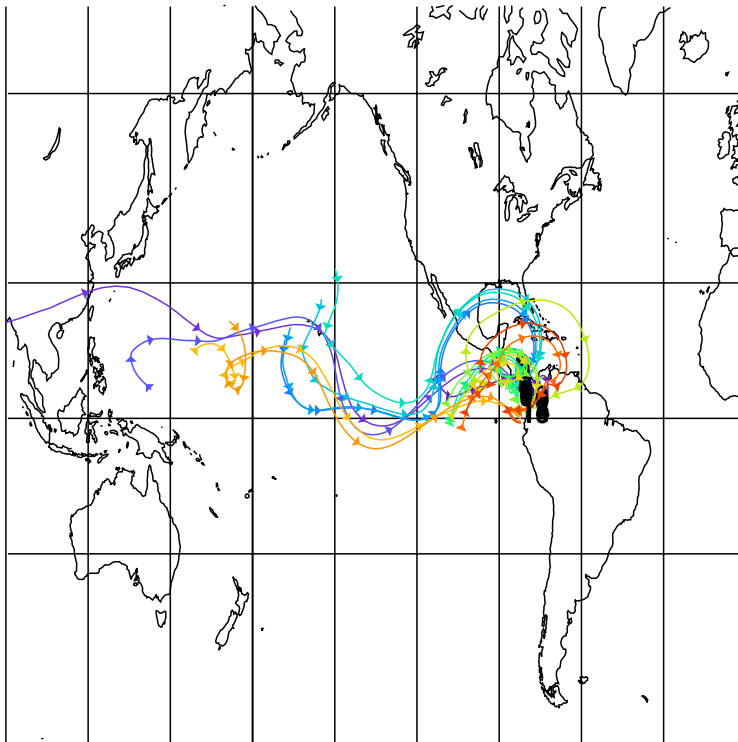

WB-57 2006-01-19

10-Day Back Trajectories for 060119

Arrows at 00 GMT

Parcel	Theta (K)
0	338.0
1	353.0
2	361.0
3	371.0
4	371.0
5	374.0
6	372.0
7	366.0
8	365.0
9	366.0
10	374.0
11	364.0
12	350.0
13	354.0
14	366.0
15	367.0

10-Day Back Trajectories for 060119

Arrows at 00 GMT

Parcel	Theta (K)
16	388.0
17	412.0
18	414.0
19	417.0
20	421.0
21	419.0
22	421.0
23	422.0
24	423.0
25	427.0
26	424.0
27	430.0
28	426.0
29	429.0
30	371.0
31	353.0
32	341.0