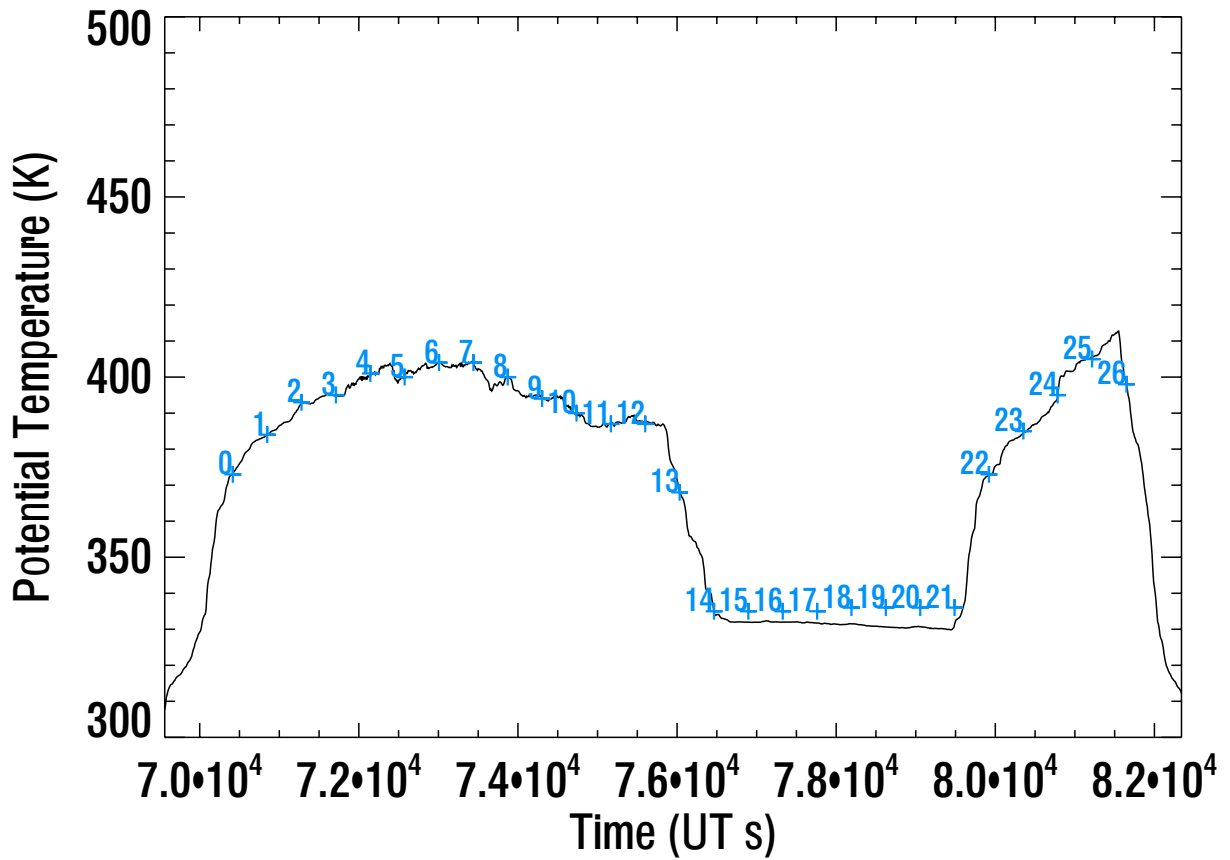

WB-57 2006-01-11

10-Day Back Trajectories for 060111

Parcel	Theta (K)
0	373.0
1	384.0
2	393.0
3	395.0
4	401.0
5	400.0
6	404.0
7	404.0
8	400.0
9	394.0
10	390.0
11	387.0
12	387.0

Arrows at 00 GMT

10-Day Back Trajectories for 060111

Parcel	Theta (K)
13	368.0
14	335.0
15	335.0
16	335.0
17	335.0
18	336.0
19	336.0
20	336.0
21	336.0
22	373.0
23	385.0
24	395.0
25	405.0
26	398.0

Arrows at 00 GMT