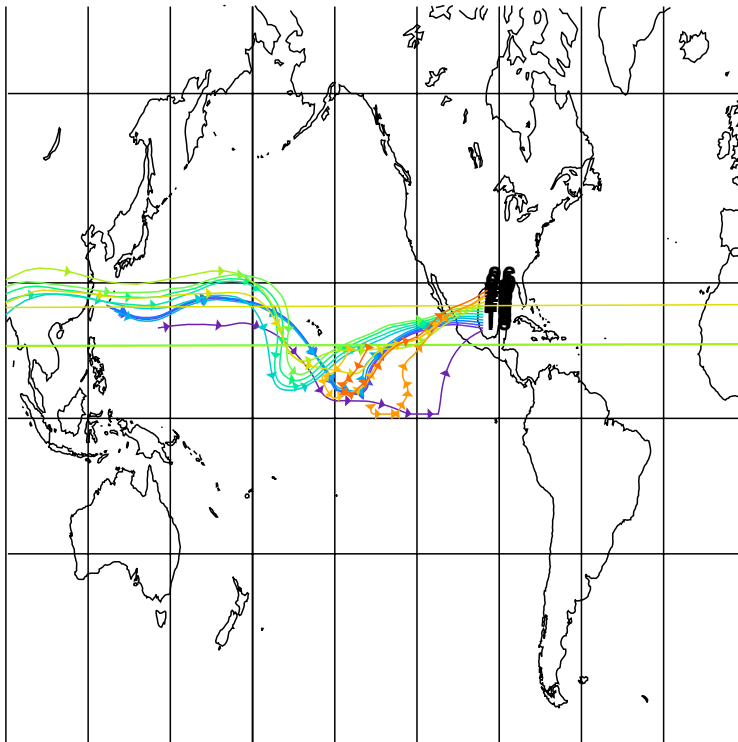

WB-57 2006-01-11

10-Day Back Trajectories for 060111

Parcel	Theta (K)
0	373.0
1	384.0
2	393.0
3	395.0
4	401.0
5	400.0
6	404.0
7	404.0
8	400.0
9	394.0
10	390.0
11	387.0
12	387.0

Arrows at 00 GMT

10-Day Back Trajectories for 060111

Parcel	Theta (K)
13	368.0
14	335.0
15	335.0
16	335.0
17	335.0
18	336.0
19	336.0
20	336.0
21	336.0
22	373.0
23	385.0
24	395.0
25	405.0
26	398.0

Arrows at 00 GMT