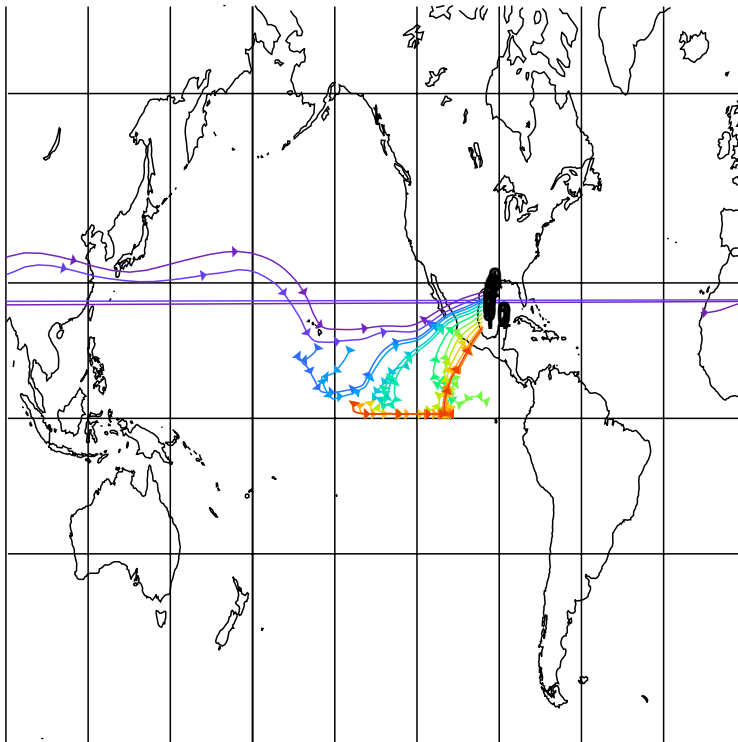

WB-57 2006-01-11

10-Day Back Trajectories for 060111

Parcel	Theta (K)
0	373.0
1	384.0
2	393.0
3	395.0
4	401.0
5	400.0
6	404.0
7	404.0
8	400.0
9	394.0
10	390.0
11	387.0
12	387.0

Arrows at 00 GMT

10-Day Back Trajectories for 060111

Parcel	Theta (K)
13	368.0
14	335.0
15	335.0
16	335.0
17	335.0
18	336.0
19	336.0
20	336.0
21	336.0
22	373.0
23	385.0
24	395.0
25	405.0
26	398.0

Arrows at 00 GMT