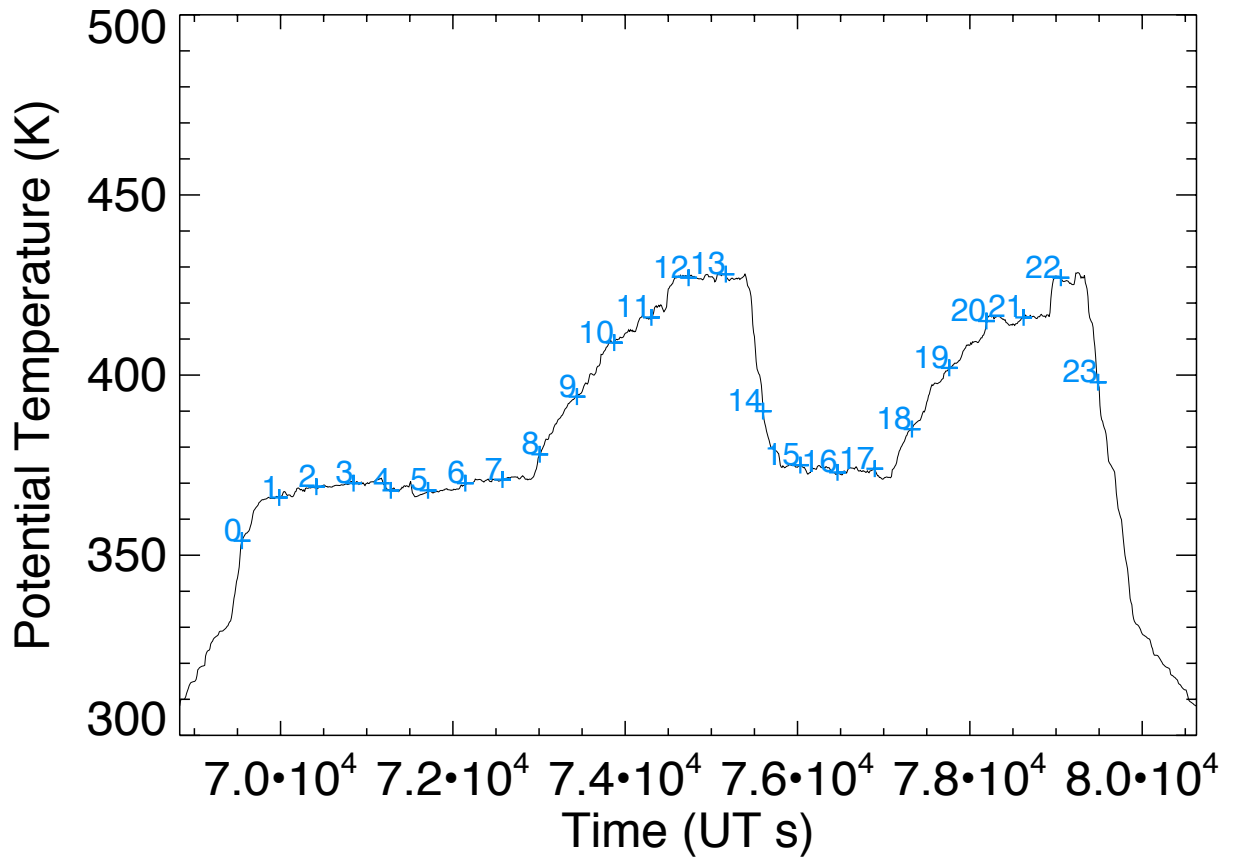

WB-57 2006-01-09

10-Day Back Trajectories for 060109

Parcel	Theta (K)
0	354.0
1	366.0
2	369.0
3	370.0
4	368.0
5	368.0
6	370.0
7	371.0
8	378.0
9	394.0
10	409.0
11	416.0

Arrows at 00 GMT

10-Day Back Trajectories for 060109

Parcel	Theta (K)
12	427.0
13	428.0
14	390.0
15	375.0
16	373.0
17	374.0
18	385.0
19	402.0
20	415.0
21	416.0
22	427.0
23	398.0

Arrows at 00 GMT