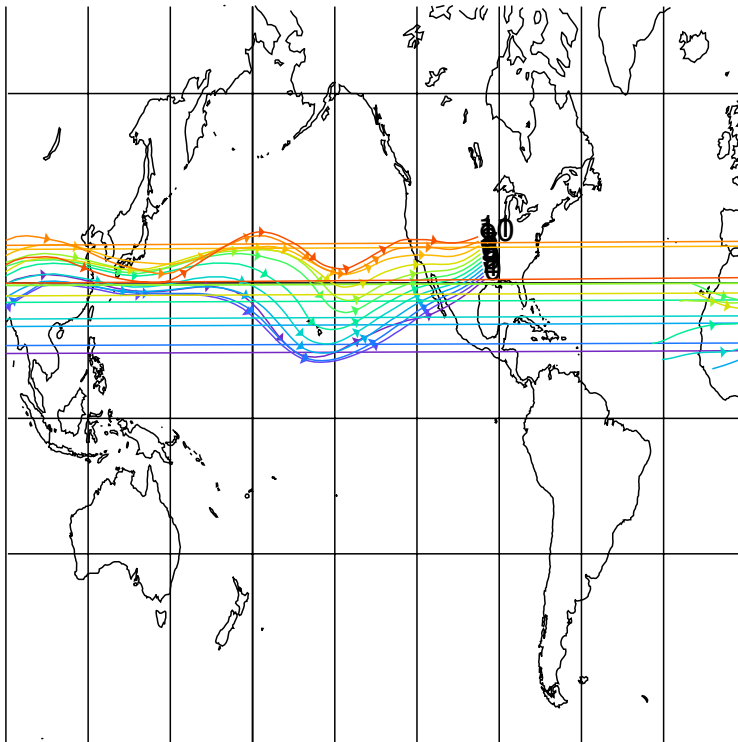

WB-57 2006-01-09

10-Day Back Trajectories for 060109

Parcel	Theta (K)
0	354.0
1	366.0
2	369.0
3	370.0
4	368.0
5	368.0
6	370.0
7	371.0
8	378.0
9	394.0
10	409.0
11	416.0

Arrows at 00 GMT

10-Day Back Trajectories for 060109

Parcel	Theta (K)
12	427.0
13	428.0
14	390.0
15	375.0
16	373.0
17	374.0
18	385.0
19	402.0
20	415.0
21	416.0
22	427.0
23	398.0

Arrows at 00 GMT