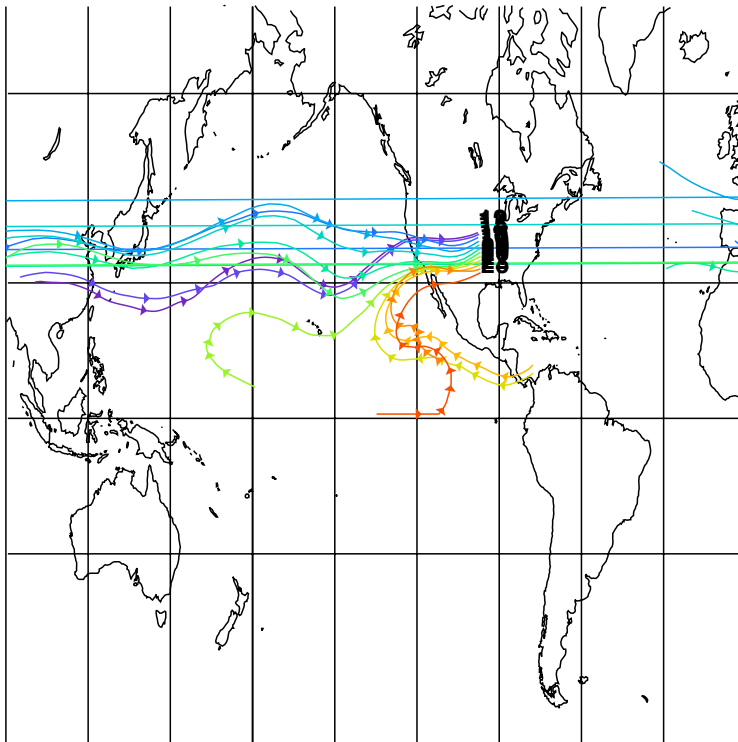

WB-57 2006-01-09

10-Day Back Trajectories for 060109

Parcel	Theta (K)
0	354.0
1	366.0
2	369.0
3	370.0
4	368.0
5	368.0
6	370.0
7	371.0
8	378.0
9	394.0
10	409.0
11	416.0

Arrows at 00 GMT

10-Day Back Trajectories for 060109

Parcel	Theta (K)
12	427.0
13	428.0
14	390.0
15	375.0
16	373.0
17	374.0
18	385.0
19	402.0
20	415.0
21	416.0
22	427.0
23	398.0

Arrows at 00 GMT